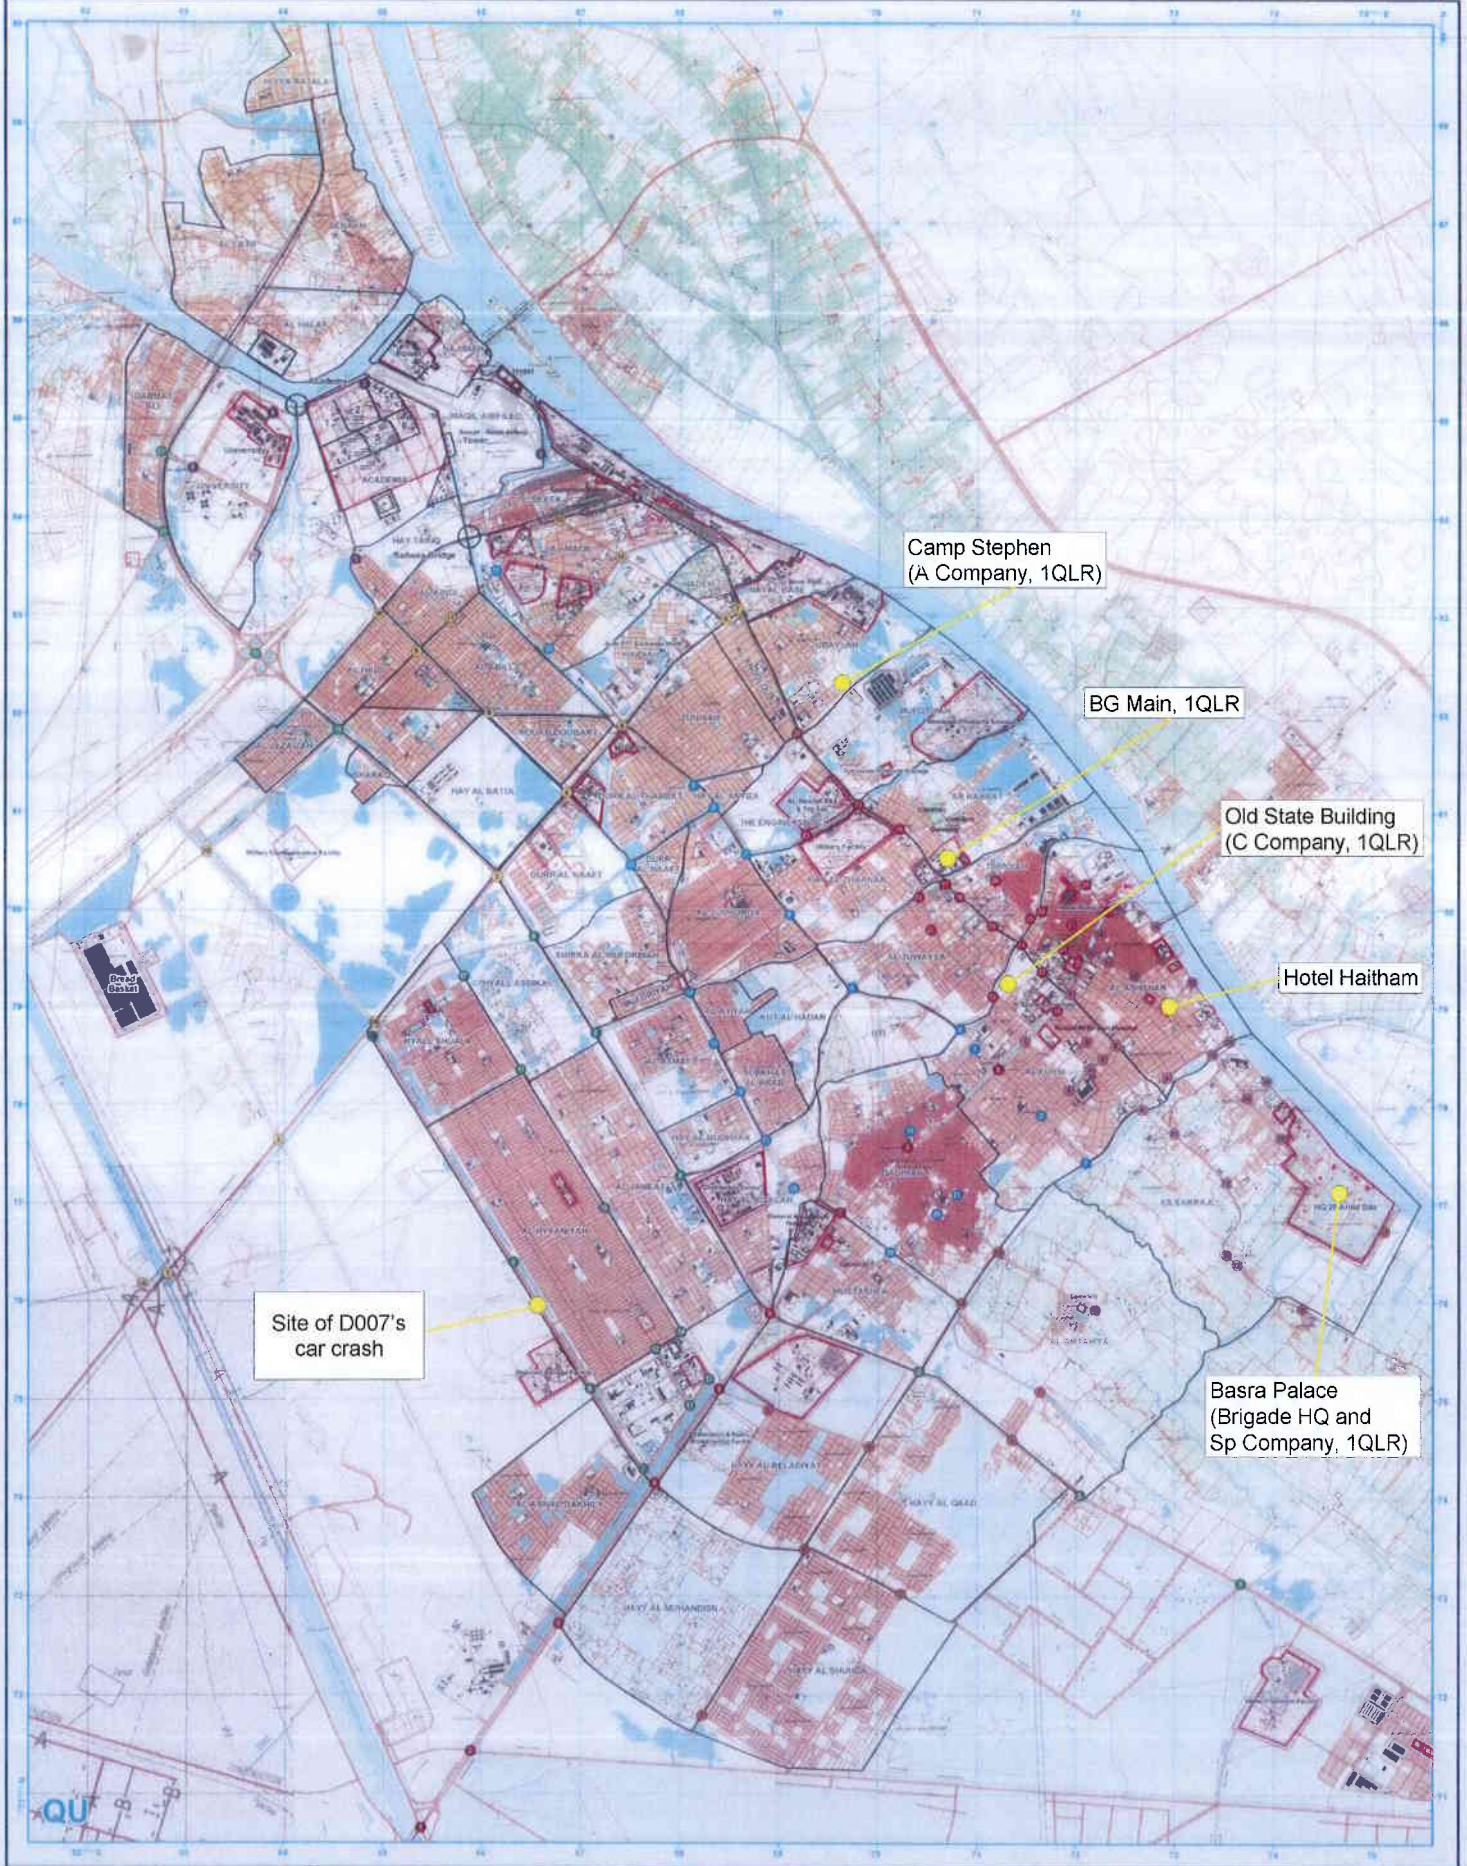

AL BASRAH SPOT MAP

Scale 1:25,000

UTM / WGS84 ZONE 39N

Site of D007's  
car crash

Camp Stephen  
(A Company, 1QLR)

BG Main, 1QLR

Old State Building  
(C Company, 1QLR)

Hotel Haitham